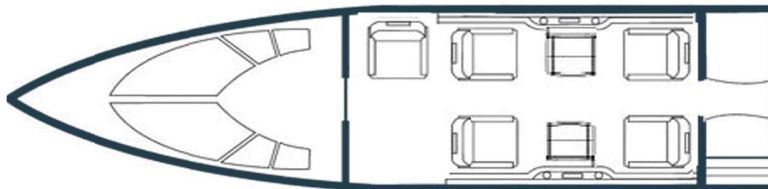

Cessna Citation CJ Available for charter and private hire

CONFIGURATION

CABIN

PERFORMANCE

 Passengers	5	Length	11ft	Cruise Speed	400mph
 Desks	2	Width	4ft 9in	Max Speed	430mph
 Mini Bar	Yes	Height	4ft 8 in	Max Cruise Altitude	41000ft
 Hot Drinks	Yes	Max Payload	1350lbs	Max Range	1200 miles
 Toilet	Yes				